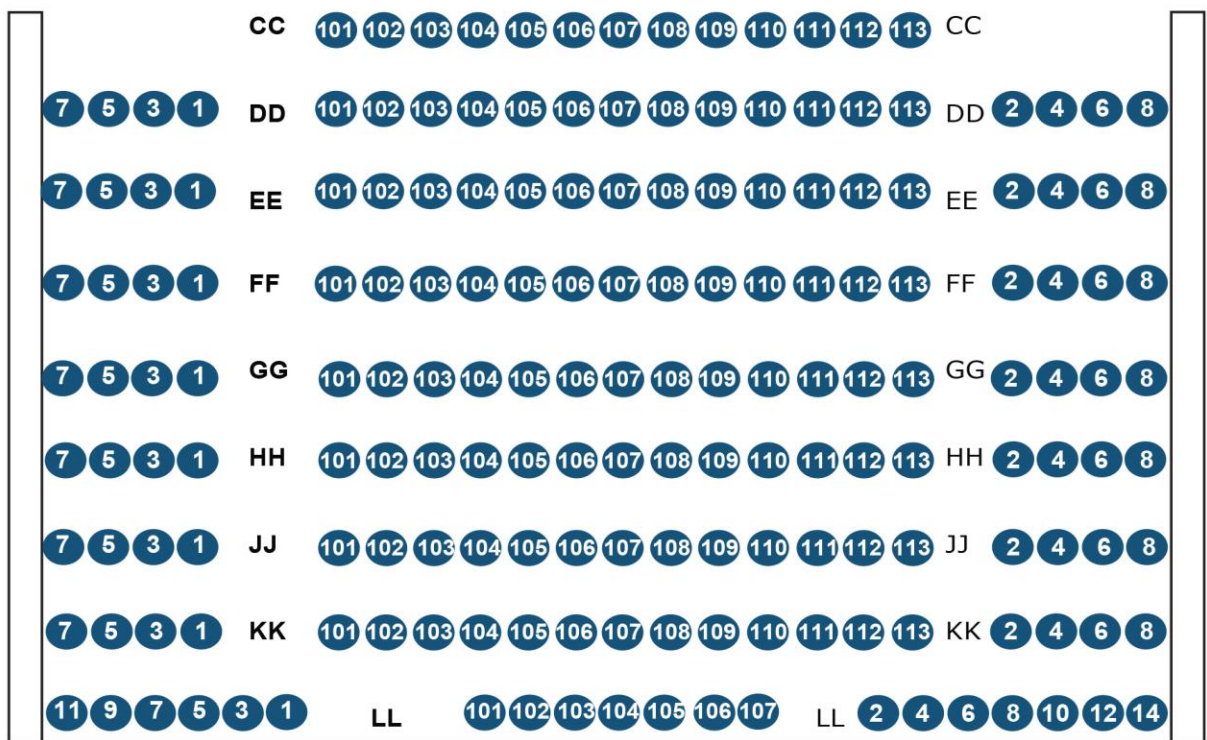

STAGE

Orchestra Level

EMERGENCY EXIT

EXIT

EXIT

EXIT

EXIT

Sound Booth

STAGE

Balcony Level

EXIT

EXIT

EXIT